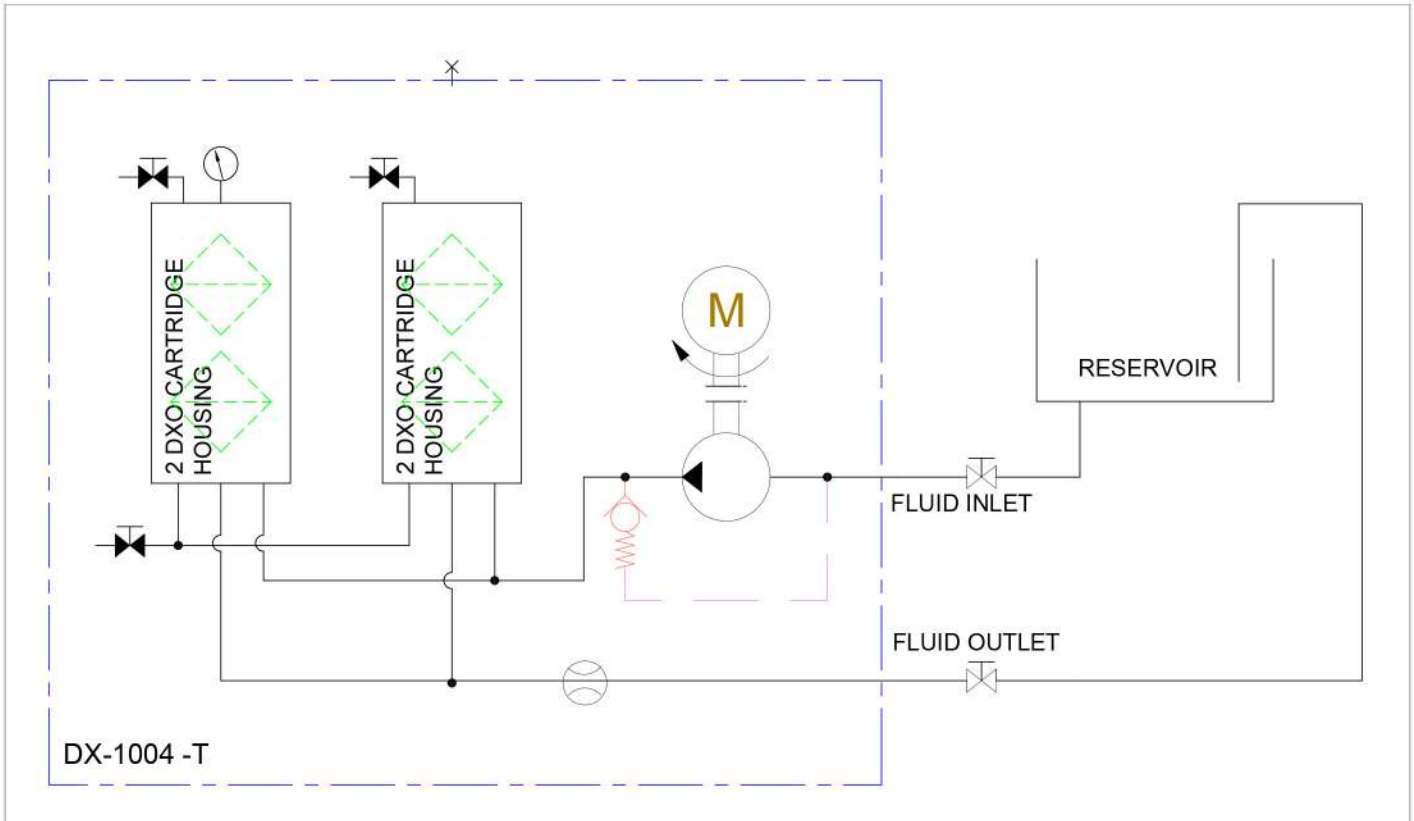

DXO Cartridge

Dirt capacity:	4.5kg, 0.1 micron
Water absorption, free and bound:	M 2600ml
Material insert:	Cellulose, Polypropylene

© 2022 Delta-Xero All Rights Reserved. All information contained in this publication is indicative only and may be subject to change without prior notice.

ایران - تهران - خیابان پاسداران بیست و هشتم
پلاک ۱ - برج آبتین، طبقه ۴ - واحد ۹
شماره تماس: ۰۲۱ ۷۳۶۴۰۰۰
info@rnaco.com

Technical Specification

DX1004-T-ATEX1

AC Power 0,25-0,37KW,220-400 VAC, 50/60Hz

Connection Ports 1/2" BSP In & 3/8" BSP Out

General Arrangement

DIM. / UNIT NO.	DX1001T**	DX1002T**	DX1003T**	DX1004T**	DX1006T**
DIMENSION-A	675mm	908mm	1157mm	908mm	1157mm
DIMENSION-B	550mm	550mm	550mm	825mm	825mm
DIMENSION-C	300mm	300mm	300mm	300mm	300mm
DIMENSION-D	510mm	510mm	510mm	785mm	785mm
EARTH BOSS	M8	M8	M8	M8	M8
INLET PORT	1/2" BSPP	1/2" BSPP	1/2" BSPP	1/2" BSPP	1/2" BSPP
OUTLET PORT	3/8" BSPP	3/8" BSPP	3/8" BSPP	3/8" BSPP	3/8" BSPP
MOUNTING HOLES	4	4	4	8	8
OUTLET PORT POSN	A	A	A	B	B